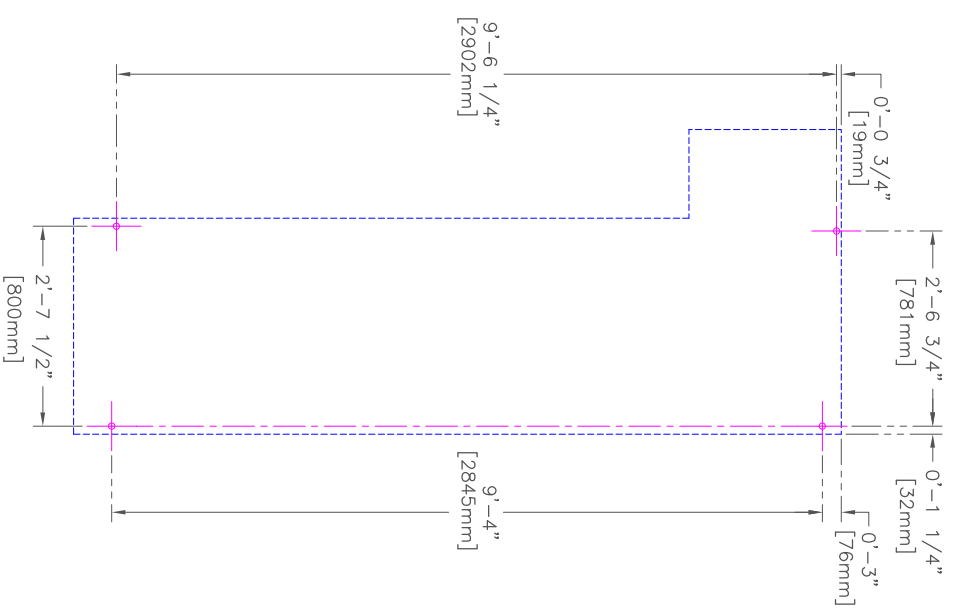

HARTNESS MODEL 100 CASE PACKER

SUPPORT LEG LAYOUT
LH SHOWN